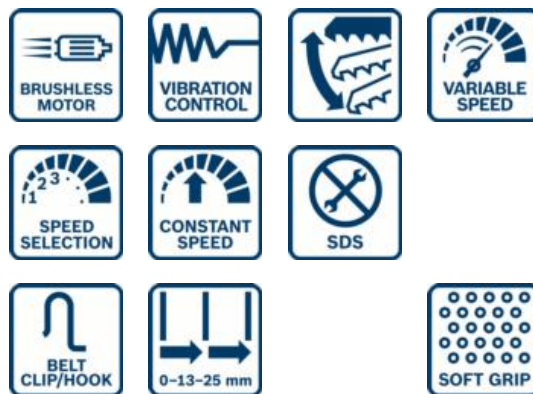

0 601 6A8 108 – GSA 18V-32

Material number	0 601 6A8 108	0 601 6A8 109
EAN	3165140951777	3165140951784
1 x reciprocating saw blade S 1110 VF, Heavy for Wood + Metal <small>available separately as set of 5: 2 608 657 610</small>	✓	
1 x reciprocating saw blade S 1130 CF, Endurance for Heavy Metal <small>available separately as set of 5: 2 608 657 528</small>		✓
Cardboard box	✓	
Carrying case		✓
Battery voltage	18.0 V	18.0 V

Technical data

Technical data

Cutting depth in wood	230 mm
Cutting depth in metal profiles and metal pipes	175 mm
Stroke lengths	32 mm
Weight excl. battery	3.5 kg
Battery voltage	18 V
Stroke rate (1st gear / 2nd gear)	0 - 2,500 spm

Sales information

Positioning

- Comfortable Handling in the 18V class

User benefit

- Unique ergonomic handle shape and extra long switch enables better handling for difficult overhead work or in tight spaces
- EC motor, when paired with an 18V Bosch Lithium-Ion Technology battery, delivers corded power with cordless freedom
- Lowest vibration to ensure fatigue-free work