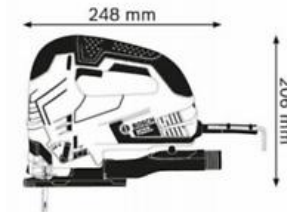

Technical data

Technical data

Rated input power	650 W
Stroke rate at no load	500 – 3.100 spm
Weight	2,6 kg
Cable length	2.5 m

Cutting depth

Cutting depth in wood	90 mm
Cutting depth in aluminium	20 mm
Cutting depth in non-alloyed steel	10 mm

Noise/vibration information

Sound pressure level	84 dB(A)
Sound power level	95 dB(A)
Uncertainty K	1.5 dB

Linked products

Dust Special system components	✓

Sales information

Positioning

- Top-class convenience in the entry level class

User benefit incl. Reason to believe

- The reliable partner for day-to-day use
- High level of convenience with Bosch SDS for easy, tool-free saw blade changes
- Powerful 650 watt motor for fast work progress