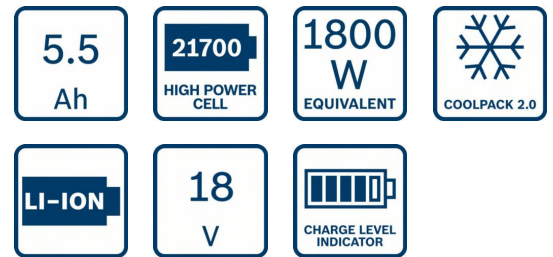

1 600 A02 149 – ProCORE18V 5.5Ah

Material number	1 600 A02 149
EAN	4059952560076
1 x battery ProCORE18V 5.5 Ah	✓
1 600 A02 149	
Cardboard box	✓

Technical data

Technical data

Battery voltage	18 V
Weight	955 g
Battery dimensions (width x length x height)	77 x 117 x 69 mm
Battery capacity	5,5 Ah

Sales information

Positioning

- High performance battery for up to 1,800 Watt corded power

User benefit

- Latest cell technology and intelligent battery management deliver 87% more power than conventional batteries
- Compatible since 2008: all of our batteries are compatible with new and existing Bosch Professional tools in the same voltage class.
- COOLPACK 2.0 technology provides superior heat dissipation for 135% longer lifetime than standard batteries