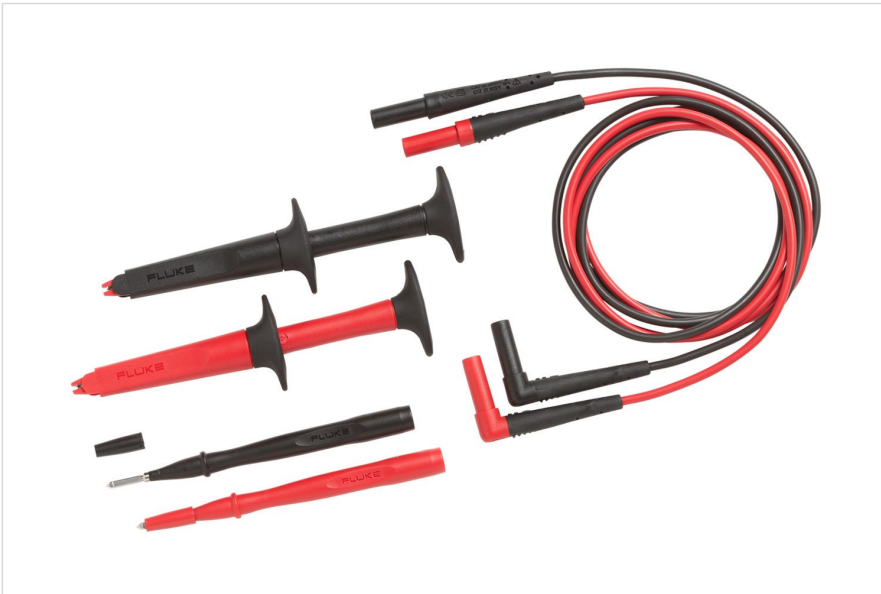

Ordering information

Fluke TL223