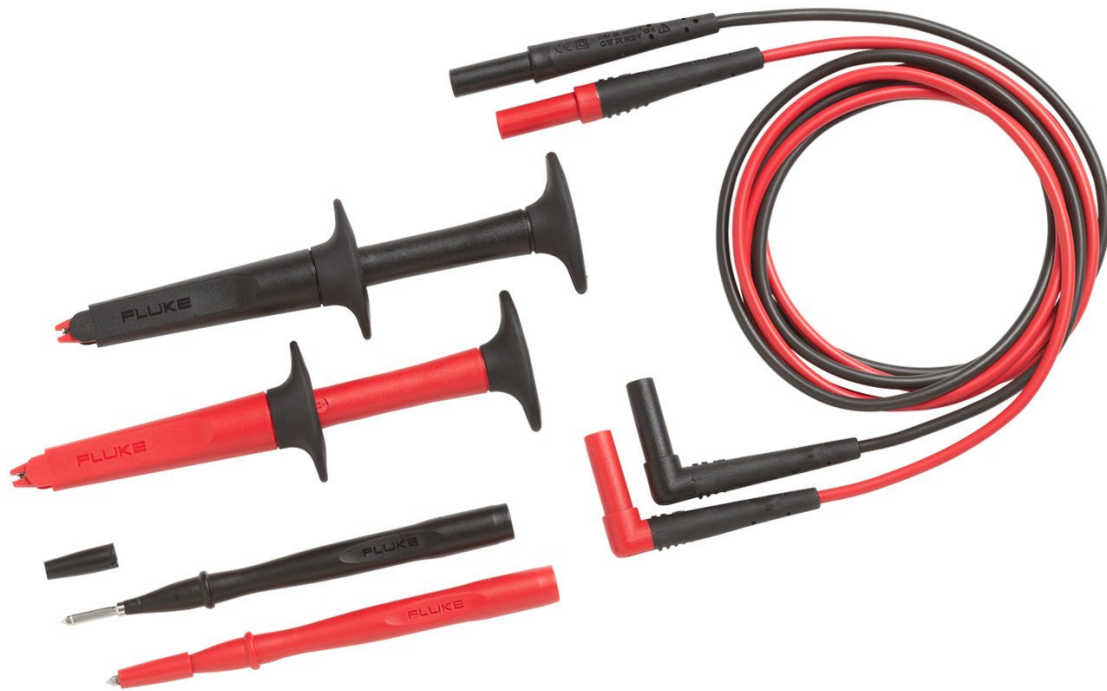

# Fluke TL223 SureGrip™ Electrical Test Lead Set

## Key features

- AC220 SureGrip™ Alligator Clip Set
- TP1 Slim-Reach™ Test Probes (flat bladed)
- TL224 SureGrip™ Silicone Test Lead Set (straight to right)
- One year warranty

## Product overview: Fluke TL223 SureGrip™ Electrical Test Lead Set

Test leads are an integral part of the complete measurement system and extend the capabilities of your meter. The Fluke TL223 SureGrip™ Electrical Test Lead Set is an ideal starter kit for electrical applications. This all in one set includes three test lead accessories with the SureGrip™ design, designed for your comfort so you can focus on taking accurate measurements.