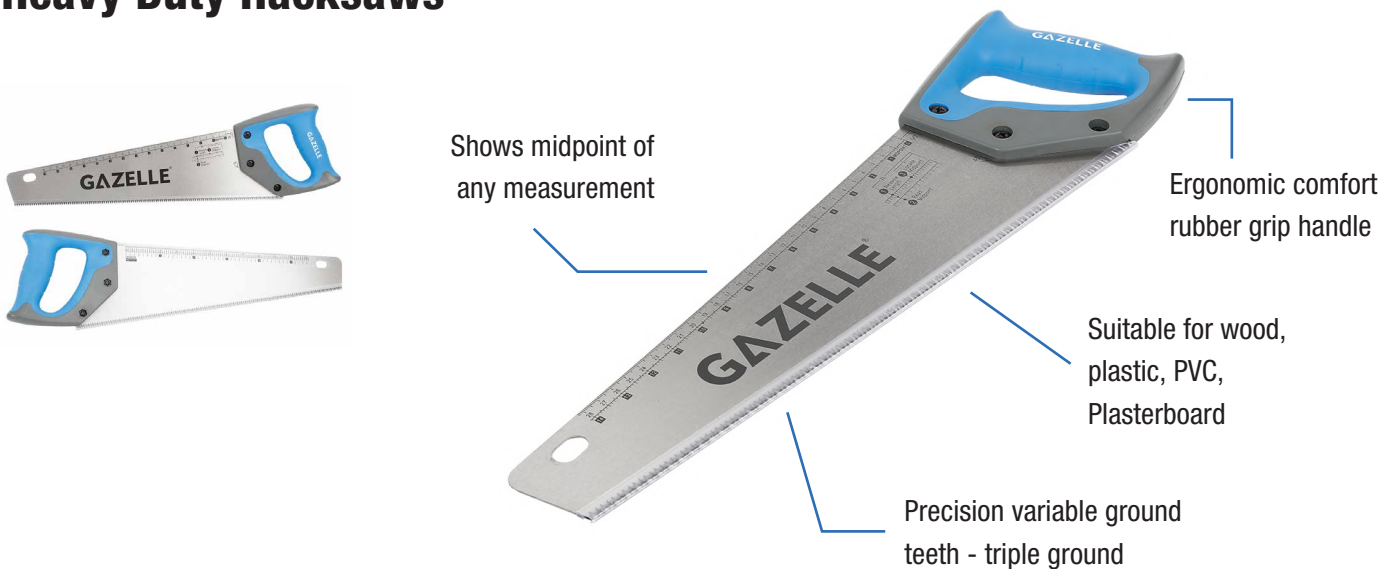

## Junior Hacksaw

SKU	SKU Description
G80208	6" (150 mm) Junior Hack Saw

## Heavy Duty Hacksaws

SKU	SKU Description
G80126	16" Hand Saw
G80127	18" Hand Saw
G80128	20" Hand Saw
G80129	22" Hand Saw