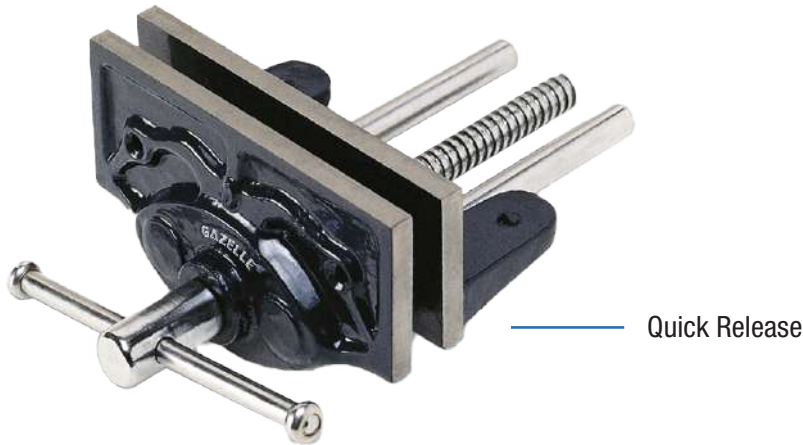

Wood Working Vises

- G80343**
 Jaw Width: 7in (178mm)
 Jaw Opening: 6 1/4in (160mm)
 Net Weight: 7lbs (3kg)
- G80344**
 Jaw Width: 9in (228mm)
 Jaw Opening: 9in (228mm)
 Net Weight: 14.4lbs (6.250kg)

SKU	SKU Description
G80343	7" Wood Working Vise
G80344	9" Wood Working Vise

100mm Precision Unigrip Vise

- Jaw Width: 4in (100mm)
 Jaw Opening: 4in (100mm)
 Jaw Depth: 1 3/8in (35mm)

SKU	SKU Description
G80345	100mm Precision Unigrip Vise