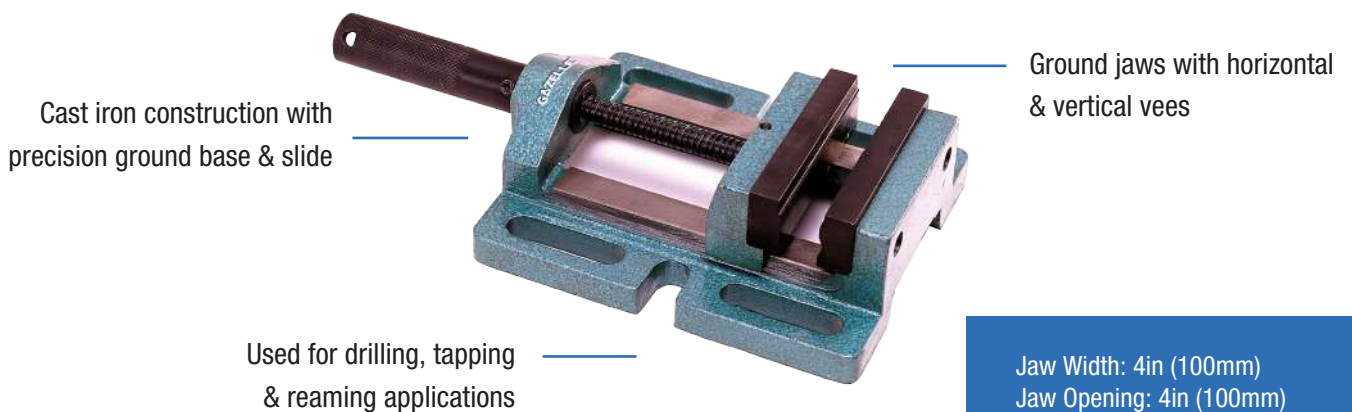

Wood Working Vises

- G80343**
 Jaw Width: 7in (178mm)
 Jaw Opening: 6 1/4in (160mm)
 Net Weight: 7lbs (3kg)
- G80344**
 Jaw Width: 9in (228mm)
 Jaw Opening: 9in (228mm)
 Net Weight: 14.4lbs (6.250kg)

SKU	SKU Description
G80343	7" Wood Working Vise
G80344	9" Wood Working Vise

100mm Precision Unigrip Vise

- Jaw Width: 4in (100mm)
 Jaw Opening: 4in (100mm)
 Jaw Depth: 1 3/8in (35mm)

SKU	SKU Description
G80345	100mm Precision Unigrip Vise