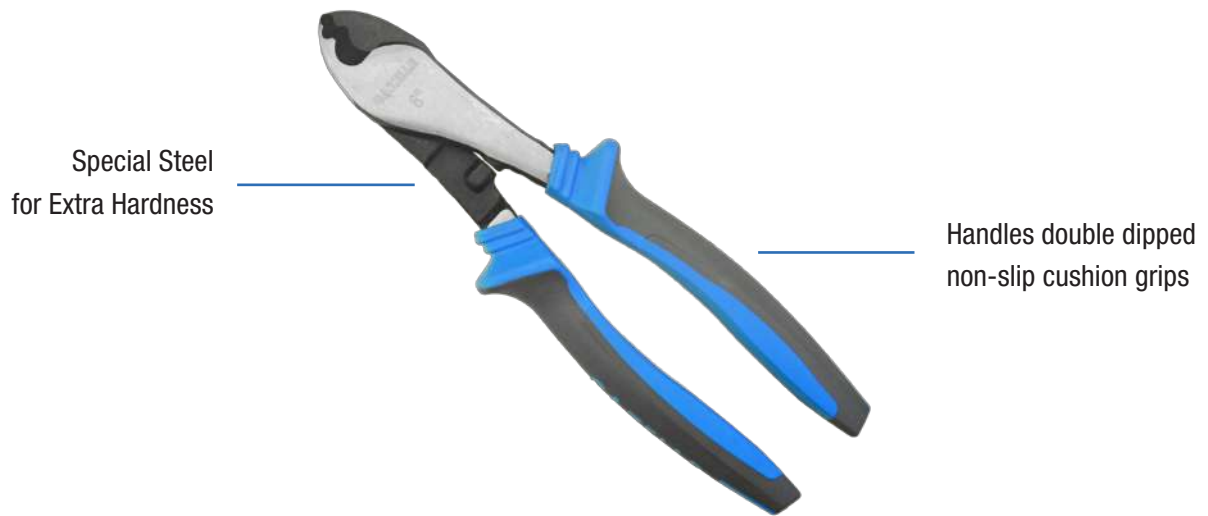

Cable Cutter

SKU	SKU Description
G80362	8" Cable Cutter