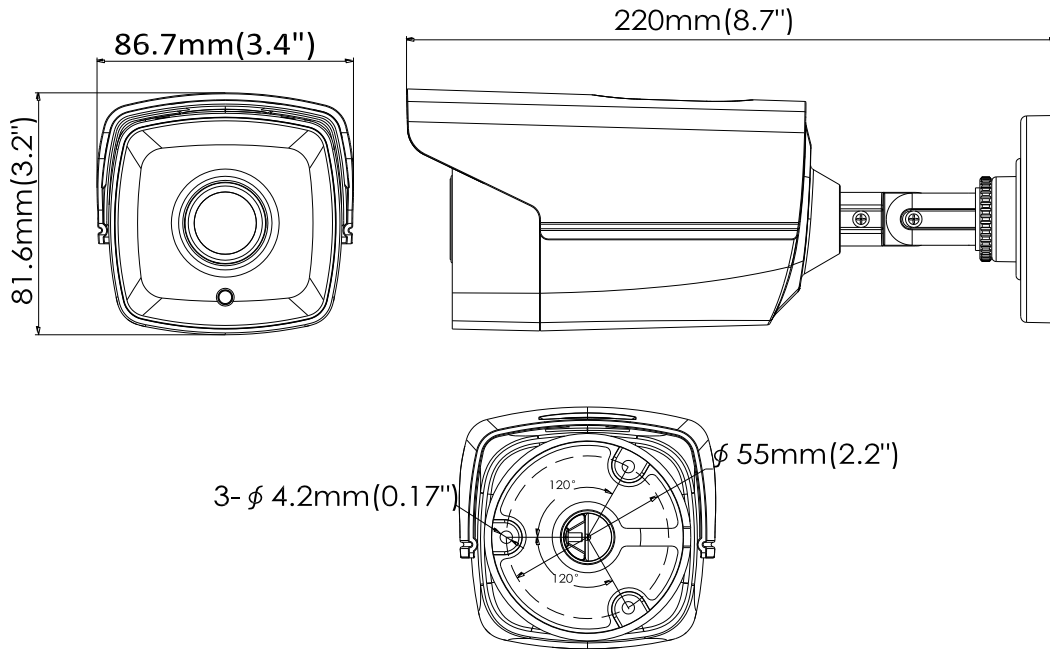

DS-2CE16C0T-IT3 HD720P EXIR Bullet Camera

Key Features

- 1 Megapixel high-performance CMOS
- Analog HD output, up to 720P resolution
- True Day/Night
- DNR, Smart IR
- EXIR technology, up to 40m IR distance
- IP66 weatherproof

Specifications

Camera	
Image Sensor	1MP CMOS Image Sensor
Signal System	PAL/NTSC
Effective Pixels	1296(H)*732(V)
Min. illumination	0.01 Lux @ (F1.2,AGC ON),0 Lux with IR
Shutter Time	1/25(1/30)s to 1/50,000s
Lens	3.6mm (2.8mm, 6mm, 8mm, 12mm, 16mm optional)
	Angle of View: 70.9°(3.6mm), 92°(2.8mm), 56.7°(6mm), 38.6°(8mm), 27.5°(12mm), 17.7°(16mm)
Lens Mount	M12
Day & Night	ICR
Angle Adjustment	Pan: 0 - 360°, Tilt: 0 - 180°, Rotation: 0 - 360°
Synchronization	Internal synchronization
Video Frame Rate	720p@25fps/720p@30fps
HD Video Output	1 Analog HD output
S/N Ratio	>62dB
General	
Operating Conditions	-40 °C – 60 °C (-40 °F – 140 °F), Humidity 90% or less (non-condensing)
Power Supply	12 VDC ± 15%
Power Consumption	Max. 4W
Protection Level	IP66
IR Range	Up to 40m
Dimensions	86.22×82.05×220.13mm(3.39"×3.23"×8.67")
Weight	700 g

Order Models

DS-2CE16C0T-IT3

Dimensions

Accessories

DS-1280ZJ-XS
Junction box

DS-1H18
Video Balun

X41T
Camera Tester

Distributed by