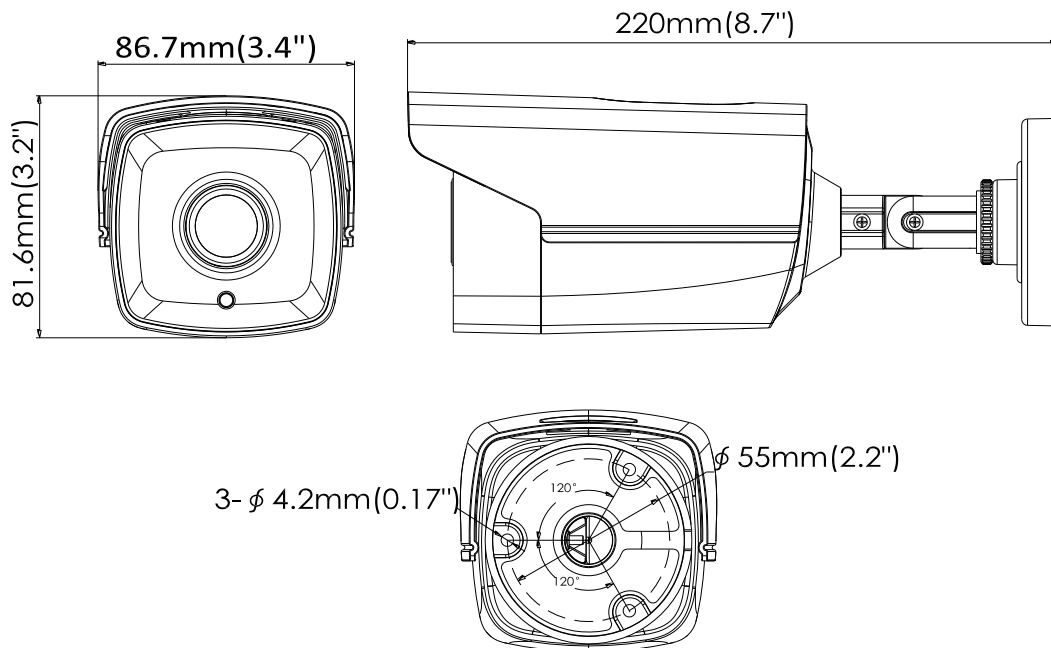

DS-2CE16D0T-IT3 HD1080p Bullet Camera

Key Features

- 2 megapixel high-performance CMOS
- Analog HD output, up to 1080p resolution
- True Day/Night
- EXIR2.0, smart IR, up to 40m IR distance
- IP66 weatherproof

Specifications

Camera	
Image Sensor	2MP CMOS Image Sensor
Signal System	PAL/NTSC
Frame Rate	PAL: 1080p@25fps NTSC: 1080p@30fps
Resolution	1920 (H) × 1080 (V)
Min. illumination	0.01 Lux @(F1.2, AGC ON), 0 Lux with IR
Shutter Time	1/25(1/30)s to 1/50,000s
Lens	2.8 mm, 3.6 mm, 6 mm, 8 mm, 12 mm fixed lens
Horizontal Field of View	103 ° (2.8 mm), 82.2 ° (3.6 mm), 54 ° (6 mm), 37.7 ° (8 mm), 24.2 ° (12 mm)
Lens Mount	M12
Day & Night	IR cut filter
Angle Adjustment	Pan: 0 to 360°, Tilt: 0 to 180°, Rotation: 0 to 360°
Synchronization	Internal synchronization
Menu	
AGC	Low/middle/high
Day/Night Mode	Smart/color/BW(Black and White)
Backlight Compensation	Yes
DWDR	Yes
Language	English
Functions	Brightness, Sharpness, DNR, Mirror
Interface	
Video Output	1 HD analog output
General	
Operating Conditions	-40 °C to 60 °C (-40 °F to 140 °F), Humidity 90% or less (non-condensing)
Power Supply	12 VDC ±15%
Power Consumption	Max. 4 W
Ingress Protection	IP66
Material	Front cover: Metal Main body: Plastic Bracket: Metal
IR Range	Up to 40 m
Dimensions	86.22 mm × 82.05 mm × 220.13 mm(3.39" × 3.23" × 8.67")
Weight	Approx. 430 g (0.95 lb.)

Order Models

DS-2CE16D0T-IT3

Dimensions

Accessories

DS-1280ZI-XS
Junction box

DS-1H18
Video Balun

Distributed by

Headquarters