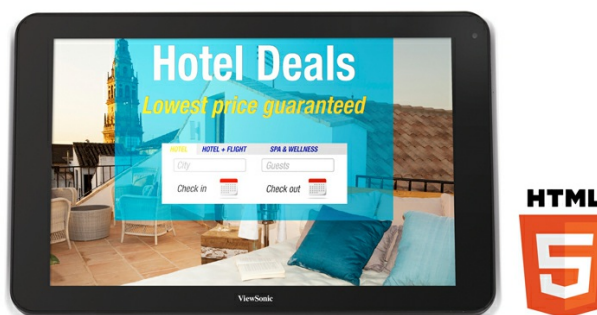

Power over Ethernet (PoE) for easy-installation

The ViewSonic EP1042T is a 10" (10.1" viewable) all-in-one interactive digital ePoster designed as a conference and meeting arrangement solution, delivering eye-catching and touch-interactive commercial messaging. Adopting the latest power-over-Ethernet (POE) technology, the display can be easily installed at high-visibility locations via one LAN cable. The EP1042T features a wireless b/g/n network and LAN connectivity for easy content loading. Multi-touch compatibility with HTML5 and SMIL formats deliver a 2-way interactive platform for dynamic, customized content. Its built-in media player, 8GB internal storage, and integrated speakers enable the playback of video clips, as well as photos and music, from a USB hard drive or SD/SDHC memory card. Bundled with Signage Manager Express software, the EP1042T effectively delivers customized messaging to target audiences. With VESA-mount compliance (75mm x 75mm), the EP1042T is installation-ready for high-visibility, high-traffic locations.

One Wire Installation

Interactive on-demand messaging for your customers

The display delivers on-demand advertising and messaging while increasing two-way communication with customers. With 10-Point multi-touch capability, it creates more content engagement with the walk-by passengers in high-traffic venues.

Support for dynamic W3C/SMIL-format presentations

With the bundled Signage Manager Express software, the display can display W3C HTML5 and SMIL content retrieved from the Internet. This content management and scheduling system offers the flexibility to display fresh and interesting content such as news, weather information, stock market trends, sports scores, social networking, or RSS feeds on multiple screens.