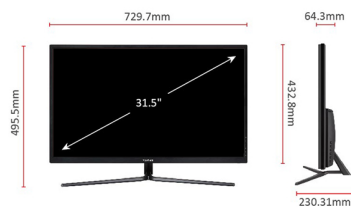

1. VESA compatible (Wall Mount 100 x 100 mm)
2. Menu Control Panel
3. AC Power in
4. HDMI x 2
5. DisplayPort
6. Earphone Out
7. Internal Speakers

Visit Us  www.viewsonic.com

LCD PANEL

Monitor Size:	32"W (31.5" Viewable)
Panel Technology:	VA TFT LCD
Resolution:	UHD 3840 x 2160
Display Area:	698.4mm (H) x 392.85mm (V)
Aspect Ratio:	16:9
Brightness:	300 cd/m2 (Typ)
Contrast Ratio:	3000:1 (Typ)
Dynamic Contrast Ratio:	80,000,000:1
Viewing Angles:	178 degrees / 178 degrees (Typ)
Colours:	1.07 Billion colors (8- bit+Hi-FRC)
Colour Gamut:	95% of NTSC

AUDIO

Speaker:	2.5W x 2
----------	----------

POWER

Power:	3-pin plug (CEE22) x 1
Voltage:	AC 100-240V (Universal); 50/60Hz

ERGONOMICS

Tilt:	13 ~ -5 degrees
-------	-----------------

WALL MOUNT

VESA®:	100mm x 100mm
--------	---------------

OPERATING CONDITIONS

Temperature (° F / ° C):	32°F to 104°F (0°C to 40°C)
Humidity:	20% to 90% (no condensation)

DIMENSIONS (W X H X D) (MM)

Physical with stand (mm):	729.7mm (W) x 495.5mm (H) x 230.31mm (D)
Physical without stand (mm):	729.7mm (W) x 432.8mm (H) x 64.32mm (D)
Packaging (mm):	838mm (W) x 615mm (H) x 282mm (D)