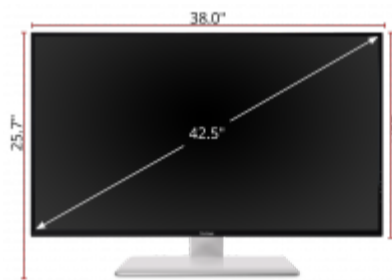

Key Features

SuperClear® IPS Panel Technology | Stunning 4K Ultra HD Resolution |
MultiPicture Functionality | Loaded with Connectivity

Product Description

Designed with productivity in mind, the ViewSonic® VX4380-4K combines incredible 4K resolution, a sleek narrow-bezel design, and an expansive 43" (42.5" viewable) screen so you can see all and do all from a single monitor. Featuring a true 10-bit SuperClear® IPS panel and 3840x2160 resolution, this monitor delivers ultra-wide viewing angles and excellent color performance for best-in-class screen performance. Flexible and versatile for any office application ranging from document editing to graphic design, the VX4380-4K includes future-proof connectivity options such as DisplayPort® 1.2, DisplayPort® Out, HDMI® 2.0, and 3-USB ports. ViewSonic's MultiPicture™ functionality allows for efficient multitasking by providing simultaneous viewing of up to four split windows, while full ergonomic functionality delivers maximum comfort and enhanced productivity. With an energy-saving Eco-mode feature, ENERGY STAR® 7.0 compliance, and EPEAT® certification, the VX4380-4K delivers great power savings while boosting productivity for a variety of business applications.

43"
DISPLAY

IPS
PANEL

3840 x 2160
RESOLUTION

Contact Sales

- call: 888.881.8781
- email: salesinfo@viewsonic.com
- visit: viewsonic.com

Display:

Display Size (in.):	43
Viewable Area (in.):	42.51
Panel Type:	IPS
Resolution:	3840 x 2160
Static Contrast Ratio:	1,100:1
Dynamic Contrast Ratio:	120,000,000:1
Light Source:	LED
Brightness:	350 cd/m2
Colors:	1.07B
Color Space Support:	10 bits
Aspect Ratio:	16:9
Response Time (Typical GTG):	12ms
Viewing Angles:	178° horizontal, 178° vertical
Backlight Life (Hours):	30,000
Panel Surface:	Anti-glare, Hard coating (3H)